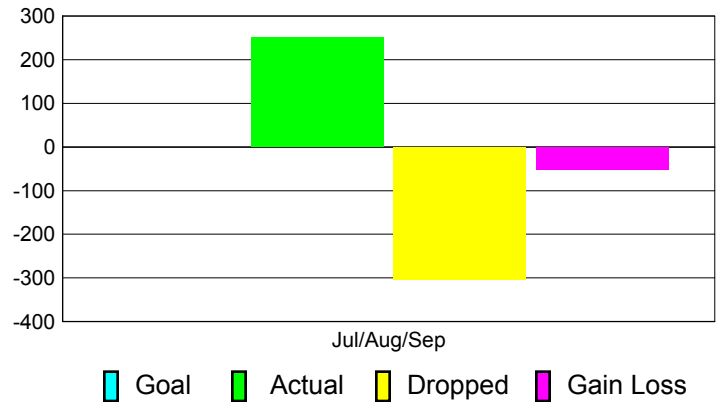

Membership Results 2012-2013

Goal, New, Dropped, Gain/Loss