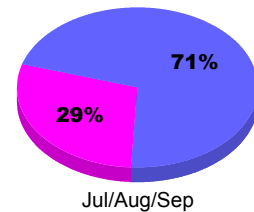

Membership Results
2012-2013

Membership
2011-2012

Month	Net Memb Goal	Actual New Memb	Actual Dropped Memb	Gain/Loss of Memb	Gain/Loss of Memb
Jul/Aug/Sep	0	251	-304	-53	218
Totals	0	251	-304	-53	218

Membership Results 2012-2013

Goal, New, Dropped, Gain/Loss

Comparison of Membership Gain/Loss

Current Year Compared to the Previous Year

Gender Comparison 2012-2013

Male Female