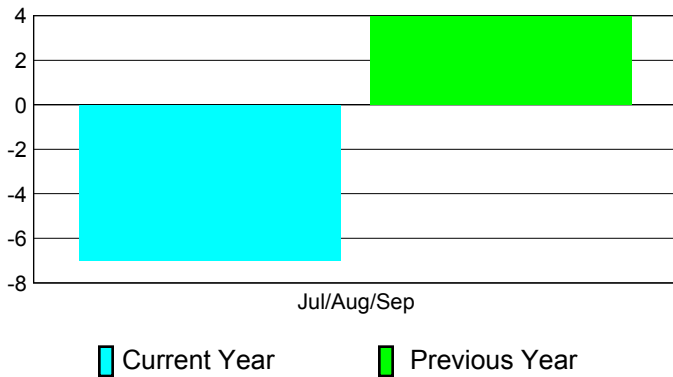

2012-2013 GMT Reports for District (or Undistricted) **District 354 D**

GMT: **BYEONG-DEOK KIM**

Location: **REPUBLIC OF KOREA**

GMT CA: **5**

CLUBS

Club Results
2012-2013

Clubs
2011-2012

Month	New Club Goal	Actual New Clubs	Actual Dropped Clubs	Gain/Loss of Clubs	Gain/Loss of Clubs
Jul/Aug/Sep	0	0	-7	-7	4
Totals	0	0	-7	-7	4

Club Results 2012-2013

Goal, New, Dropped, Gain/Loss

Comparison of Club Gain/Loss

Current Year Compared to the Previous Year

YTD Status Quo Clubs 2012-2013

Status Quo Clubs Compared to Status Quo Members

MEMBERSHIP