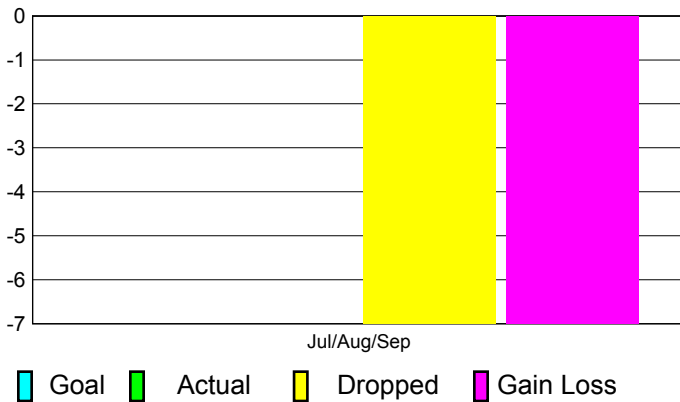

2012-2013 GMT Reports for District (or Undistricted) **District 354 D**

GMT: **BYEONG-DEOK KIM**

Location: **REPUBLIC OF KOREA**

GMT CA: **5**

CLUBS

Club Results
2012-2013

Clubs
2011-2012

Month	New Club Goal	Actual New Clubs	Actual Dropped Clubs	Gain/Loss of Clubs	Gain/Loss of Clubs
Jul/Aug/Sep	0	0	-7	-7	4
Totals	0	0	-7	-7	4

Club Results 2012-2013

Goal, New, Dropped, Gain/Loss

Comparison of Club Gain/Loss

Current Year Compared to the Previous Year

YTD Status Quo Clubs 2012-2013

Status Quo Clubs Compared to Status Quo Members

MEMBERSHIP