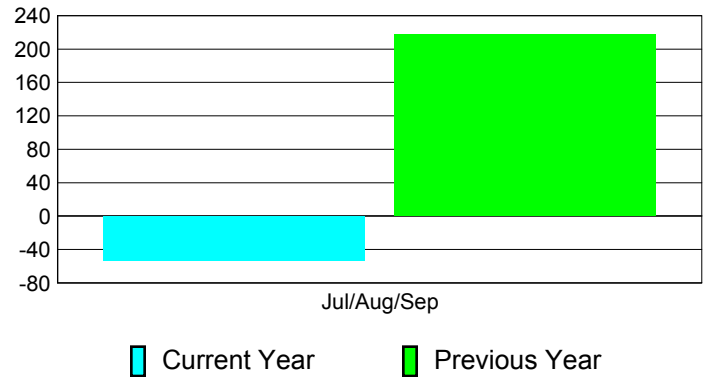

Membership Results
2012-2013

Membership
2011-2012

Month	Net Memb Goal	Actual New Memb	Actual Dropped Memb	Gain/Loss of Memb	Gain/Loss of Memb
Jul/Aug/Sep	0	251	-304	-53	218
Totals	0	251	-304	-53	218

Membership Results 2012-2013

Goal, New, Dropped, Gain/Loss

Comparison of Membership Gain/Loss

Current Year Compared to the Previous Year

Gender Comparison 2012-2013

Male Female